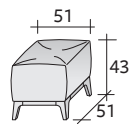

OLIVIER POUF AND BENCH
design Emanuela Garbin - Mario Dell'Orto 2014

OUTER SIZES

OLIVIER POUF AND BENCH
design Emanuela Garbin - Mario Dell'Orto 2014

OUTER SIZES IN INCHES