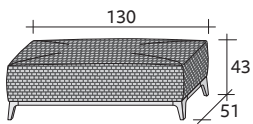

OLIVIER
POUF AND BENCH
design Emanuela Garbin - Mario Dell'Orto
2014

Pouf and Bench.
Frame in brushed burnished steel tubing.
The covers for the soft padded seat are available in woven leather
or in fabric, ecopelle or leather.

OLIVIER POUF AND BENCH
design Emanuela Garbin - Mario Dell'Orto 2014

OUTER SIZES

OLIVIER POUF AND BENCH
design Emanuela Garbin - Mario Dell'Orto 2014

OUTER SIZES IN INCHES