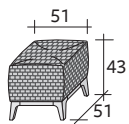

OLIVIER POUF AND BENCH
design Emanuela Garbin - Mario Dell'Orto 2014

OUTER SIZES

OLIVIER POUF AND BENCH
design Emanuela Garbin - Mario Dell'Orto 2014

OUTER SIZES IN INCHES