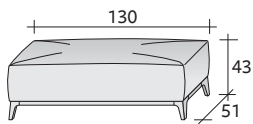

OLIVIER POUF AND BENCH
design Emanuela Garbin - Mario Dell'Orto 2014

OUTER SIZES

OLIVIER POUF AND BENCH
design Emanuela Garbin - Mario Dell'Orto 2014

OUTER SIZES IN INCHES