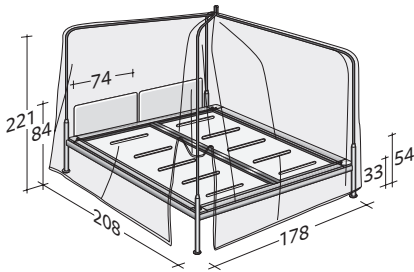

CRIMEA

design Vico Magistretti
1992

Revisitation of a Nineteenth-century four-poster canopy bed. Head-board with adjustable backrest to provide comfortable support.

Orthopedic mattress support, frame in white-lacquered iron. Available solely as a double-size bed.

The canopy and mosquito net can be removed to transform Crimea into a bed that suits any ambience.

flou

LA CULTURA DEL DORMIRE.

CRIMEA
design Vico Magistretti 1992

OUTER SIZES
BASES AND MATTRESS SUPPORT

SIZE IN CM.