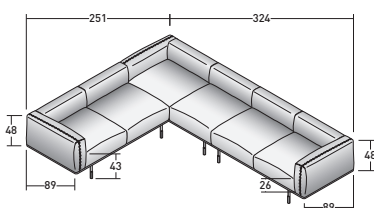

COMPOSITION F

- 1 PIECE - **DDBI 023** 3-SEATER UNIT
- 1 PIECE - **DDBI 011** 2-SEATER LEFT CORNER UNIT

COMPOSITION G

- 1 PIECE - **DDBI 023** 3-SEATER UNIT
- 1 PIECE - **DDBI 013** 3-SEATER LEFT CORNER UNIT

COMPOSITION H

- 1 PIECE - **DDBI 013** 3-SEATER LEFT CORNER UNIT
- 1 PIECE - **DDBI 007** LARGE POUF
- 1 PIECE - **DDBI 011** 2-SEATER LEFT CORNER UNIT

COMPOSITION H1

- 1 PIECE - **DDBI 0143** 3-SEATER RIGHT CORNER UNIT
- 1 PIECE - **DDBI 007** LARGE POUF
- 1 PIECE - **DDBI 011** 2-SEATER LEFT CORNER UNIT

COMPOSITION I

- 2 PIECES - **DDBI 011** 2-SEATER LEFT CORNER UNIT
- 1 PIECE - **DDBI 012** 2-SEATER RIGHT CORNER UNIT

COMPOSITION L

- 1 PIECE - **DDBI 0143** 3-SEATER RIGHT CORNER UNIT
- 2 PIECES - **DDBI 006** SMALL POUF

COMPOSITION E

- 1 PIECE - **DDBI 023** 3-SEATER UNIT
- 1 PIECE - **DDBI 007** LARGE POUF
- 1 PIECE - **DDBI 011** 2-SEATER LEFT CORNER UNIT

BINARIO COMPOSITION - **E** - INTERCHANGEABLE

OUTER SIZES

SIZE IN CM.