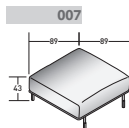

MODULAR SOFA