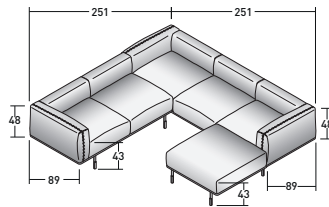

COMPOSITION H

- 1 PIECE - **DDBI 013** 3-SEATER LEFT CORNER UNIT
- 1 PIECE - **DDBI 007** LARGE POUF
- 1 PIECE - **DDBI 011** 2-SEATER LEFT CORNER UNIT

COMPOSITION H1

- 1 PIECE - **DDBI 0143** 3-SEATER RIGHT CORNER UNIT
- 1 PIECE - **DDBI 007** LARGE POUF
- 1 PIECE - **DDBI 011** 2-SEATER LEFT CORNER UNIT

COMPOSITION I

- 2 PIECES - **DDBI 011** 2-SEATER LEFT CORNER UNIT
- 1 PIECE - **DDBI 012** 2-SEATER RIGHT CORNER UNIT

COMPOSITION L

- 1 PIECE - **DDBI 0143** 3-SEATER RIGHT CORNER UNIT
- 2 PIECES - **DDBI 006** SMALL POUF

COMPOSITION E

- 1 PIECE - **DDBI 023** 3-SEATER UNIT
- 1 PIECE - **DDBI 007** LARGE POUF
- 1 PIECE - **DDBI 011** 2-SEATER LEFT CORNER UNIT

BINARIO COMPOSITION - **E** - INTERCHANGEABLE

OUTER SIZES

SIZE IN CM.

COMPOSITION E1

- 1 PIECE - **DDBI 023** 3-SEATER UNIT
- 1 PIECE - **DDBI 007** LARGE POUF
- 1 PIECE - **DDBI 011** 2-SEATER LEFT CORNER UNIT

COMPOSITION E2

- 1 PIECE - **DDBI 023** 3-SEATER UNIT
- 1 PIECE - **DDBI 007** LARGE POUF
- 1 PIECE - **DDBI 011** 2-SEATER LEFT CORNER UNIT