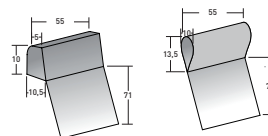

HEADREST CUSHIONS