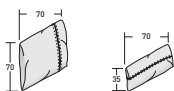

MODULAR SOFA

CUSHIONS

HEADREST CUSHIONS

BINARIO 2 SEATER SOFA
design Pinuccio Borgonovo 2019

OUTER SIZES
BASES AND MATTRESS SUPPORT

SIZE IN CM.