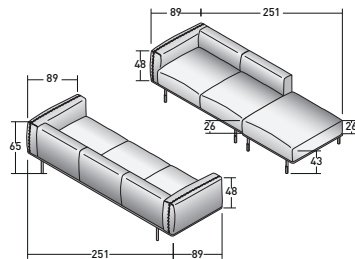

COMPOSITION E

- 1 PIECE - **DDBI 023** 3-SEATER UNIT
- 1 PIECE - **DDBI 007** LARGE POUF
- 1 PIECE - **DDBI 011** 2-SEATER LEFT CORNER UNIT

BINARIO COMPOSITION - **E** - INTERCHANGEABLE

OUTER SIZES

SIZE IN CM.

COMPOSITION E1

- 1 PIECE - **DDBI 023** 3-SEATER UNIT
- 1 PIECE - **DDBI 007** LARGE POUF
- 1 PIECE - **DDBI 011** 2-SEATER LEFT CORNER UNIT

COMPOSITION E2

- 1 PIECE - **DDBI 023** 3-SEATER UNIT
- 1 PIECE - **DDBI 007** LARGE POUF
- 1 PIECE - **DDBI 011** 2-SEATER LEFT CORNER UNIT

COMPOSITION E2

- 1 PIECE - **DDBI 023** 3-SEATER UNIT
- 1 PIECE - **DDBI 007** LARGE POUF
- 1 PIECE - **DDBI 011** 2-SEATER LEFT CORNER UNIT

COMPOSITION E4

- 1 PIECE - **DDBI 023** 3-SEATER UNIT
- 1 PIECE - **DDBI 007** LARGE POUF
- 1 PIECE - **DDBI 011** 2-SEATER LEFT CORNER UNIT