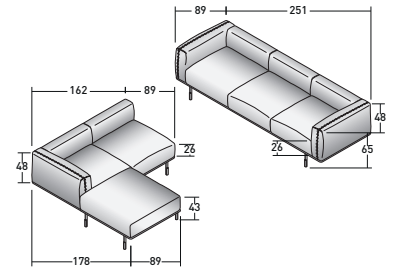

COMPOSITION I

- 2 PIECES - **DDBI 011** 2-SEATER LEFT CORNER UNIT
- 1 PIECE - **DDBI 012** 2-SEATER RIGHT CORNER UNIT

COMPOSITION L

- 1 PIECE - **DDBI 0143** 3-SEATER RIGHT CORNER UNIT
- 2 PIECES - **DDBI 006** SMALL POUF

COMPOSITION E

- 1 PIECE - **DDBI 023** 3-SEATER UNIT
- 1 PIECE - **DDBI 007** LARGE POUF
- 1 PIECE - **DDBI 011** 2-SEATER LEFT CORNER UNIT

BINARIO COMPOSITION - **E** - INTERCHANGEABLE

OUTER SIZES

SIZE IN CM.

COMPOSITION E1

- 1 PIECE - **DDBI 023** 3-SEATER UNIT
- 1 PIECE - **DDBI 007** LARGE POUF
- 1 PIECE - **DDBI 011** 2-SEATER LEFT CORNER UNIT

COMPOSITION E2

- 1 PIECE - **DDBI 023** 3-SEATER UNIT
- 1 PIECE - **DDBI 007** LARGE POUF
- 1 PIECE - **DDBI 011** 2-SEATER LEFT CORNER UNIT

COMPOSITION E2

- 1 PIECE - **DDBI 023** 3-SEATER UNIT
- 1 PIECE - **DDBI 007** LARGE POUF
- 1 PIECE - **DDBI 011** 2-SEATER LEFT CORNER UNIT

COMPOSITION E4

- 1 PIECE - **DDBI 023** 3-SEATER UNIT
- 1 PIECE - **DDBI 007** LARGE POUF
- 1 PIECE - **DDBI 011** 2-SEATER LEFT CORNER UNIT