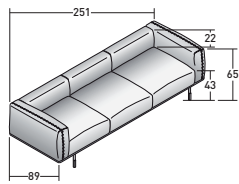

## BINARIO

design Pinuccio Borgonovo  
2019/2020

A sofa with a sober line and a simple modularity, versatile and ideal for the workplace, public spaces, unconventional and dynamic living spaces. The two- or three-seater elements with one or two armrests and the two large square poufs are interchangeable: seatings and poufs separate, they are assembled and re-assembled to create arrangements that are always new and design the spaces to suit every necessity. The clean, modern and light lines are underlined by the double feet in matt burnished finish that raise it from the ground. Large feather cushions, that repeat the relief stitching of the sofa's armrests, give the composition a distinctive, elegant appearance. A clever accessory to support the backrests, that can be moved and positioned on each element, increases the support height, offering perfect comfort for each type of seating. Available with completely removable fabric or leather covers.

LA CULTURA DEL DORMIRE.

COMPOSITION E

- 1 PIECE - **DDBI 023** 3-SEATER UNIT
- 1 PIECE - **DDBI 007** LARGE POUF
- 1 PIECE - **DDBI 011** 2-SEATER LEFT CORNER UNIT

BINARIO SOFAS COMPOSITIONS

OUTER SIZES

SIZE IN CM.

COMPOSITION A

- 1 PIECE - **DDBI 023** 3-SEATER UNIT

COMPOSITION B

- 1 PIECE - **DDBI 023** 3-SEATER UNIT
- 1 PIECE - **DDBI 007** LARGE POUF

COMPOSITION C

- 1 PIECE - **DDBI 022** 2-SEATER UNIT

COMPOSITION D

- 1 PIECE - **DDBI 012** 2-SEATER RIGHT CORNER UNIT
- 1 PIECE - **DDBI 007** LARGE POUF
- 1 PIECE - **DDBI 011** 2-SEATER LEFT CORNER UNIT

COMPOSITION D1

- 1 PIECE - **DDBI 011** 2-SEATER LEFT CORNER UNIT
- 1 PIECE - **DDBI 012** 2-SEATER RIGHT CORNER UNIT
- 1 PIECE - **DDBI 007** LARGE POUF