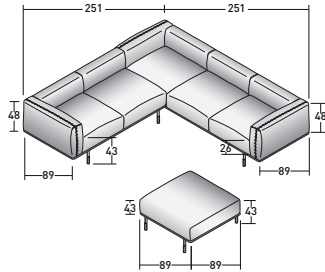

COMPOSITION H

- 1 PIECE - **DDBI 013** 3-SEATER LEFT CORNER UNIT
- 1 PIECE - **DDBI 007** LARGE POUF
- 1 PIECE - **DDBI 011** 2-SEATER LEFT CORNER UNIT

COMPOSITION H1

- 1 PIECE - **DDBI 0143** 3-SEATER RIGHT CORNER UNIT
- 1 PIECE - **DDBI 007** LARGE POUF
- 1 PIECE - **DDBI 011** 2-SEATER LEFT CORNER UNIT

COMPOSITION I

- 2 PIECES - **DDBI 011** 2-SEATER LEFT CORNER UNIT
- 1 PIECE - **DDBI 012** 2-SEATER RIGHT CORNER UNIT

COMPOSITION L

- 1 PIECE - **DDBI 0143** 3-SEATER RIGHT CORNER UNIT
- 2 PIECES - **DDBI 006** SMALL POUF

COMPOSITION E

- 1 PIECE - **DDBI 023** 3-SEATER UNIT
- 1 PIECE - **DDBI 007** LARGE POUF
- 1 PIECE - **DDBI 011** 2-SEATER LEFT CORNER UNIT

BINARIO COMPOSITION - **E** - INTERCHANGEABLE

OUTER SIZES

SIZE IN CM.

COMPOSITION E1

- 1 PIECE - **DDBI 023** 3-SEATER UNIT
- 1 PIECE - **DDBI 007** LARGE POUF
- 1 PIECE - **DDBI 011** 2-SEATER LEFT CORNER UNIT

COMPOSITION E2

- 1 PIECE - **DDBI 023** 3-SEATER UNIT
- 1 PIECE - **DDBI 007** LARGE POUF
- 1 PIECE - **DDBI 011** 2-SEATER LEFT CORNER UNIT