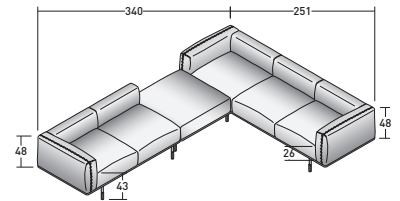

## BINARIO

design Pinuccio Borgonovo  
2019/2020

A sofa with a sober line and a simple modularity, versatile and ideal for the workplace, public spaces, unconventional and dynamic living spaces. The two- or three-seater elements with one or two armrests and the two large square poufs are interchangeable: seatings and poufs separate, they are assembled and re-assembled to create arrangements that are always new and design the spaces to suit every necessity. The clean, modern and light lines are underlined by the double feet in matt burnished finish that raise it from the ground. Large feather cushions, that repeat the relief stitching of the sofa's armrests, give the composition a distinctive, elegant appearance. A clever accessory to support the backrests, that can be moved and positioned on each element, increases the support height, offering perfect comfort for each type of seating. Available with completely removable fabric or leather covers.

LA CULTURA DEL DORMIRE.

COMPOSITION E

- 1 PIECE - **DDBI 023** 3-SEATER UNIT
- 1 PIECE - **DDBI 007** LARGE POUF
- 1 PIECE - **DDBI 011** 2-SEATER LEFT CORNER UNIT

BINARIO SOFAS COMPOSITIONS

OUTER SIZES

SIZE IN CM.

COMPOSITION A

- 1 PIECE - **DDBI 023** 3-SEATER UNIT

COMPOSITION B

- 1 PIECE - **DDBI 023** 3-SEATER UNIT
- 1 PIECE - **DDBI 007** LARGE POUF

COMPOSITION C

- 1 PIECE - **DDBI 022** 2-SEATER UNIT

COMPOSITION D

COMPOSITION E

- 1 PIECE - **DDBI 023** 3-SEATER UNIT
- 1 PIECE - **DDBI 007** LARGE POUF
- 1 PIECE - **DDBI 011** 2-SEATER LEFT CORNER UNIT

BINARIO COMPOSITION - **E** - INTERCHANGEABLE

OUTER SIZES

SIZE IN CM.