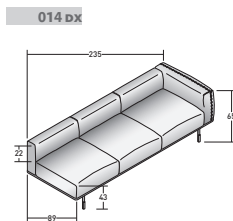

MODULAR SOFA