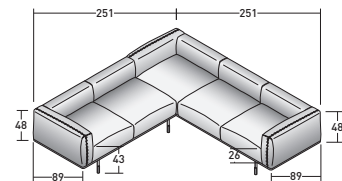

LA CULTURA DEL DORMIRE.

COMPOSITION E

- 1 PIECE - **DDBI 023** 3-SEATER UNIT
- 1 PIECE - **DDBI 007** LARGE POUF
- 1 PIECE - **DDBI 011** 2-SEATER LEFT CORNER UNIT

BINARIO SOFAS COMPOSITIONS

OUTER SIZES

SIZE IN CM.

COMPOSITION A

- 1 PIECE - **DDBI 023** 3-SEATER UNIT

COMPOSITION B

- 1 PIECE - **DDBI 023** 3-SEATER UNIT
- 1 PIECE - **DDBI 007** LARGE POUF

COMPOSITION C

- 1 PIECE - **DDBI 022** 2-SEATER UNIT

COMPOSITION D

- 1 PIECE - **DDBI 012** 2-SEATER RIGHT CORNER UNIT
- 1 PIECE - **DDBI 007** LARGE POUF
- 1 PIECE - **DDBI 011** 2-SEATER LEFT CORNER UNIT

COMPOSITION D1

- 1 PIECE - **DDBI 011** 2-SEATER LEFT CORNER UNIT
- 1 PIECE - **DDBI 012** 2-SEATER RIGHT CORNER UNIT
- 1 PIECE - **DDBI 007** LARGE POUF

COMPOSITION F

- 1 PIECE - **DDBI 023** 3-SEATER UNIT
- 1 PIECE - **DDBI 011** 2-SEATER LEFT CORNER UNIT

COMPOSITION G

- 1 PIECE - **DDBI 023** 3-SEATER UNIT
- 1 PIECE - **DDBI 013** 3-SEATER LEFT CORNER UNIT