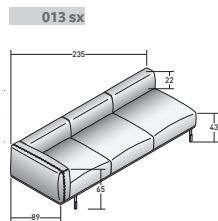

MODULAR SOFA