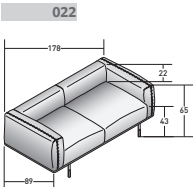

MODULAR SOFA