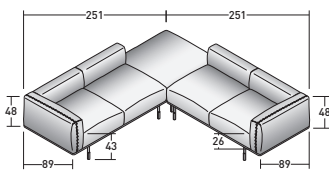

LA CULTURA DEL DORMIRE.

COMPOSITION E

- 1 PIECE - **DDBI 023** 3-SEATER UNIT
- 1 PIECE - **DDBI 007** LARGE POUF
- 1 PIECE - **DDBI 011** 2-SEATER LEFT CORNER UNIT

BINARIO SOFAS COMPOSITIONS

OUTER SIZES

SIZE IN CM.

COMPOSITION A

- 1 PIECE - **DDBI 023** 3-SEATER UNIT

COMPOSITION B

- 1 PIECE - **DDBI 023** 3-SEATER UNIT
- 1 PIECE - **DDBI 007** LARGE POUF

COMPOSITION C

- 1 PIECE - **DDBI 022** 2-SEATER UNIT

COMPOSITION D

- 1 PIECE - **DDBI 012** 2-SEATER RIGHT CORNER UNIT
- 1 PIECE - **DDBI 007** LARGE POUF
- 1 PIECE - **DDBI 011** 2-SEATER LEFT CORNER UNIT

COMPOSITION D1

- 1 PIECE - **DDBI 011** 2-SEATER LEFT CORNER UNIT
- 1 PIECE - **DDBI 012** 2-SEATER RIGHT CORNER UNIT
- 1 PIECE - **DDBI 007** LARGE POUF

COMPOSITION F

- 1 PIECE - **DDBI 023** 3-SEATER UNIT
- 1 PIECE - **DDBI 011** 2-SEATER LEFT CORNER UNIT

COMPOSITION G

- 1 PIECE - **DDBI 023** 3-SEATER UNIT
- 1 PIECE - **DDBI 013** 3-SEATER LEFT CORNER UNIT