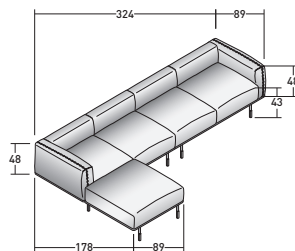

LA CULTURA DEL DORMIRE.

COMPOSITION E

- 1 PIECE - **DDBI 023** 3-SEATER UNIT
- 1 PIECE - **DDBI 007** LARGE POUF
- 1 PIECE - **DDBI 011** 2-SEATER LEFT CORNER UNIT

BINARIO SOFAS COMPOSITIONS

OUTER SIZES

SIZE IN CM.

COMPOSITION A

- 1 PIECE - **DDBI 023** 3-SEATER UNIT

COMPOSITION B

- 1 PIECE - **DDBI 023** 3-SEATER UNIT
- 1 PIECE - **DDBI 007** LARGE POUF

COMPOSITION C

- 1 PIECE - **DDBI 022** 2-SEATER UNIT

COMPOSITION D

- 1 PIECE - **DDBI 012** 2-SEATER RIGHT CORNER UNIT
- 1 PIECE - **DDBI 007** LARGE POUF
- 1 PIECE - **DDBI 011** 2-SEATER LEFT CORNER UNIT

COMPOSITION D1

- 1 PIECE - **DDBI 011** 2-SEATER LEFT CORNER UNIT
- 1 PIECE - **DDBI 012** 2-SEATER RIGHT CORNER UNIT
- 1 PIECE - **DDBI 007** LARGE POUF

COMPOSITION F

- 1 PIECE - **DDBI 023** 3-SEATER UNIT
- 1 PIECE - **DDBI 011** 2-SEATER LEFT CORNER UNIT

COMPOSITION G

- 1 PIECE - **DDBI 023** 3-SEATER UNIT
- 1 PIECE - **DDBI 013** 3-SEATER LEFT CORNER UNIT