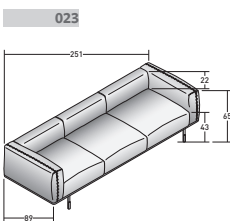

MODULAR SOFA