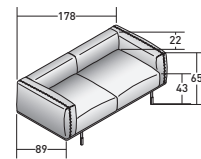

LA CULTURA DEL DORMIRE.

COMPOSITION E

- 1 PIECE - **DDBI 023** 3-SEATER UNIT
- 1 PIECE - **DDBI 007** LARGE POUF
- 1 PIECE - **DDBI 011** 2-SEATER LEFT CORNER UNIT

BINARIO SOFAS COMPOSITIONS

OUTER SIZES

SIZE IN CM.

COMPOSITION A

- 1 PIECE - **DDBI 023** 3-SEATER UNIT

COMPOSITION B

- 1 PIECE - **DDBI 023** 3-SEATER UNIT
- 1 PIECE - **DDBI 007** LARGE POUF

COMPOSITION C

- 1 PIECE - **DDBI 022** 2-SEATER UNIT

COMPOSITION D

- 1 PIECE - **DDBI 012** 2-SEATER RIGHT CORNER UNIT
- 1 PIECE - **DDBI 007** LARGE POUF
- 1 PIECE - **DDBI 011** 2-SEATER LEFT CORNER UNIT

COMPOSITION D1

- 1 PIECE - **DDBI 011** 2-SEATER LEFT CORNER UNIT
- 1 PIECE - **DDBI 012** 2-SEATER RIGHT CORNER UNIT
- 1 PIECE - **DDBI 007** LARGE POUF

COMPOSITION F

- 1 PIECE - **DDBI 023** 3-SEATER UNIT
- 1 PIECE - **DDBI 011** 2-SEATER LEFT CORNER UNIT

COMPOSITION G

- 1 PIECE - **DDBI 023** 3-SEATER UNIT
- 1 PIECE - **DDBI 013** 3-SEATER LEFT CORNER UNIT