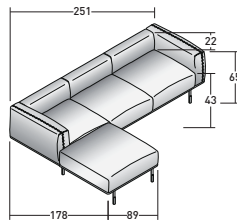

## BINARIO

design Pinuccio Borgonovo  
2019/2020

A sofa with a sober line and a simple modularity, versatile and ideal for the workplace, public spaces, unconventional and dynamic living spaces. The two- or three-seater elements with one or two armrests and the two large square poufs are interchangeable: seatings and poufs separate, they are assembled and re-assembled to create arrangements that are always new and design the spaces to suit every necessity. The clean, modern and light lines are underlined by the double feet in matt burnished finish that raise it from the ground. Large feather cushions, that repeat the relief stitching of the sofa's armrests, give the composition a distinctive, elegant appearance. A clever accessory to support the backrests, that can be moved and positioned on each element, increases the support height, offering perfect comfort for each type of seating. Available with completely removable fabric or leather covers.

LA CULTURA DEL DORMIRE.

COMPOSITION E

- 1 PIECE - **DDBI 023** 3-SEATER UNIT
- 1 PIECE - **DDBI 007** LARGE POUF
- 1 PIECE - **DDBI 011** 2-SEATER LEFT CORNER UNIT

BINARIO SOFAS COMPOSITIONS

OUTER SIZES

SIZE IN CM.

COMPOSITION A

- 1 PIECE - **DDBI 023** 3-SEATER UNIT

COMPOSITION B

- 1 PIECE - **DDBI 023** 3-SEATER UNIT
- 1 PIECE - **DDBI 007** LARGE POUF

COMPOSITION C

- 1 PIECE - **DDBI 022** 2-SEATER UNIT

COMPOSITION D

- 1 PIECE - **DDBI 012** 2-SEATER RIGHT CORNER UNIT
- 1 PIECE - **DDBI 007** LARGE POUF
- 1 PIECE - **DDBI 011** 2-SEATER LEFT CORNER UNIT

COMPOSITION D1

- 1 PIECE - **DDBI 011** 2-SEATER LEFT CORNER UNIT
- 1 PIECE - **DDBI 012** 2-SEATER RIGHT CORNER UNIT
- 1 PIECE - **DDBI 007** LARGE POUF