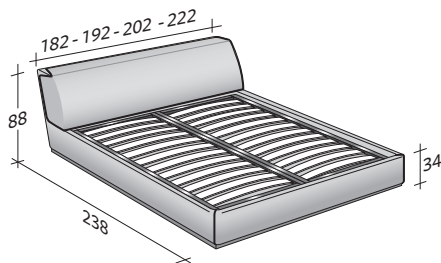

The key feature of the bed is the elegant detachable second padded outer cover for the headboard.

Further element of embellishment is the piping on the two front corners of the base and along the perimeter of the second outer cover, in a 'tone-on-tone' or contrasting color.

The bed cover is removable, the second outer padded headboard cover is equipped with hooks and can be easily detached.

Both covers are available in fabric, leather or Ecopelle. Gentleman can be supplied in the following versions: storage base, slatted base with rigidity adjustment, base with electrical movements.

flou

LA CULTURA DEL DORMIRE.

GENTLEMAN LOW HEADBOARD
design Carlo Colombo 2014

OUTER SIZES
BASES AND MATTRESS SUPPORT

SIZE IN CM.

STORAGE BASE

ADJUSTABLE SLATTED BASE

ADJUSTABLE SLATTED BASE
ELECTRICALLY POWERED ADJUSTABLE SLATS