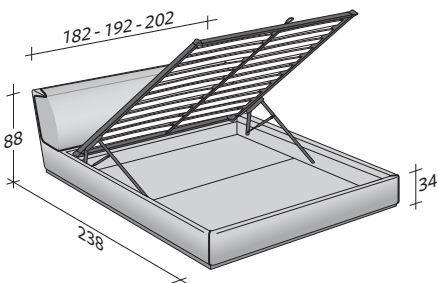

The key feature of the bed is the elegant detachable second padded outer cover for the headboard.

Further element of embellishment is the piping on the two front corners of the base and along the perimeter of the second outer cover, in a 'tone-on-tone' or contrasting color.

flou

LA CULTURA DEL DORMIRE.

GENTLEMAN LOW HEADBOARD
design Carlo Colombo 2014

OUTER SIZES
BASES AND MATTRESS SUPPORT

SIZE IN CM.

STORAGE BASE

ADJUSTABLE SLATTED BASE

ADJUSTABLE SLATTED BASE
ELECTRICALLY POWERED ADJUSTABLE SLATS