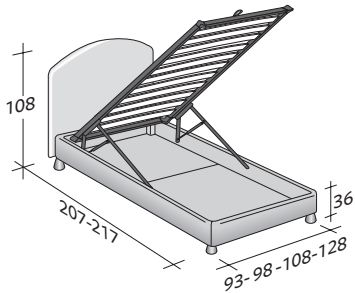

MAGNOLIA
SINGLE
design Centro Ricerche Flou
1987

A romantic timeless bed. Head-board and base padded and upholstered with fabric, leather or Ecopelle covers, completely removable thanks to practical Velcro. Available with box-spring base Comfort, storage base, fixed base h 25 cm. or h 16 cm. and with electrical movements.

MAGNOLIA SINGLE
design Centro Ricerche Flou 1987

OUTER SIZES
BASES AND MATTRESS SUPPORTS

SIZE IN CM.

STORAGE BASE

ADJUSTABLE SLATTED BASE *
ORTHOPAEDIC SURFACE *
SLATTED BASE

STORAGE BASE SIDE OPENING

ADJUSTABLE SLATTED BASE *
ORTHOPAEDIC SURFACE *

BOX-SPRING BASE COMFORT

BASE H25

ADJUSTABLE SLATTED BASE *
ORTHOPAEDIC SURFACE *
ELECTRICALLY POWERED ADJUSTABLE SLATS *

BASE H16

ADJUSTABLE SLATTED BASE
ORTHOPAEDIC SURFACE
ELECTRICALLY POWERED ADJUSTABLE SLATS