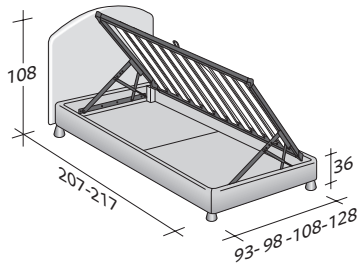

MAGNOLIA SINGLE
design Centro Ricerche Flou 1987

OUTER SIZES
BASES AND MATTRESS SUPPORTS

SIZE IN CM.

STORAGE BASE

ADJUSTABLE SLATTED BASE *
ORTHOPAEDIC SURFACE *
SLATTED BASE

STORAGE BASE SIDE OPENING

ADJUSTABLE SLATTED BASE *
ORTHOPAEDIC SURFACE *

BOX-SPRING BASE COMFORT

BASE H25

ADJUSTABLE SLATTED BASE *
ORTHOPAEDIC SURFACE *
ELECTRICALLY POWERED ADJUSTABLE SLATS *

BASE H16

ADJUSTABLE SLATTED BASE
ORTHOPAEDIC SURFACE
ELECTRICALLY POWERED ADJUSTABLE SLATS