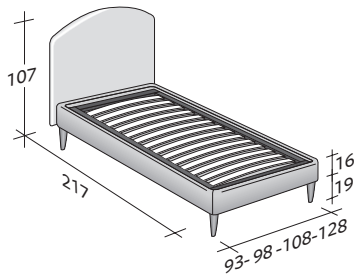

MAGNOLIA
SINGLE
design Centro Ricerche Flou
1987

A romantic timeless bed. Head-board and base padded and upholstered with fabric, leather or Ecopelle covers, completely removable thanks to practical Velcro. Available with box-spring base Comfort, storage base, fixed base h 25 cm. or h 16 cm. and with electrical movements.

MAGNOLIA SINGLE
design Centro Ricerche Flou 1987

OUTER SIZES
BASES AND MATTRESS SUPPORTS

SIZE IN CM.

STORAGE BASE

ADJUSTABLE SLATTED BASE *
ORTHOPAEDIC SURFACE *
SLATTED BASE

STORAGE BASE SIDE OPENING

ADJUSTABLE SLATTED BASE *
ORTHOPAEDIC SURFACE *

BOX-SPRING BASE COMFORT

BASE H25

ADJUSTABLE SLATTED BASE *
ORTHOPAEDIC SURFACE *
ELECTRICALLY POWERED ADJUSTABLE SLATS *

BASE H16

ADJUSTABLE SLATTED BASE
ORTHOPAEDIC SURFACE
ELECTRICALLY POWERED ADJUSTABLE SLATS