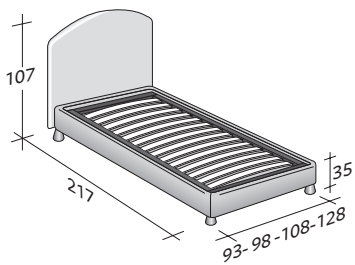

MAGNOLIA
SINGLE
design Centro Ricerche Flou
1987

A romantic timeless bed. Head-board and base padded and upholstered with fabric, leather or Ecopelle covers, completely removable thanks to practical Velcro. Available with box-spring base Comfort, storage base, fixed base h 25 cm. or h 16 cm. and with electrical movements.

MAGNOLIA SINGLE
design Centro Ricerche Flou 1987

OUTER SIZES
BASES AND MATTRESS SUPPORTS

SIZE IN CM.

STORAGE BASE

ADJUSTABLE SLATTED BASE *
ORTHOPAEDIC SURFACE *
SLATTED BASE

STORAGE BASE SIDE OPENING

ADJUSTABLE SLATTED BASE *
ORTHOPAEDIC SURFACE *

BOX-SPRING BASE COMFORT

BASE H25

ADJUSTABLE SLATTED BASE *
ORTHOPAEDIC SURFACE *
ELECTRICALLY POWERED ADJUSTABLE SLATS *

BASE H16

ADJUSTABLE SLATTED BASE
ORTHOPAEDIC SURFACE
ELECTRICALLY POWERED ADJUSTABLE SLATS