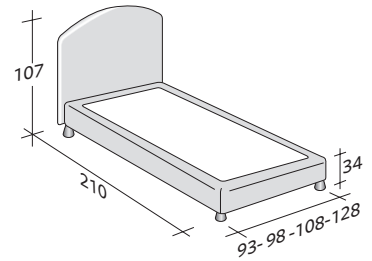

MAGNOLIA SINGLE
design Centro Ricerche Flou 1987

OUTER SIZES
BASES AND MATTRESS SUPPORTS

SIZE IN CM.

STORAGE BASE

ADJUSTABLE SLATTED BASE *
ORTHOPAEDIC SURFACE *
SLATTED BASE

STORAGE BASE SIDE OPENING

ADJUSTABLE SLATTED BASE *
ORTHOPAEDIC SURFACE *

BOX-SPRING BASE COMFORT

BASE H25

ADJUSTABLE SLATTED BASE *
ORTHOPAEDIC SURFACE *
ELECTRICALLY POWERED ADJUSTABLE SLATS *

BASE H16

ADJUSTABLE SLATTED BASE
ORTHOPAEDIC SURFACE
ELECTRICALLY POWERED ADJUSTABLE SLATS