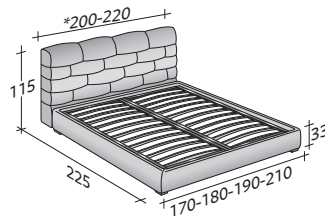

MAJAL

design Carlo Colombo
2015

A beautiful double-size bed, the key features are the sumptuous fabrics, clearly visible in the geometric shapes of the headboard, that resembles a modern boiserie.

The headboard is available in two versions: aligned with the edge of the bed, or extended from the sides of the bed.

The bed Majal can be supplied in fabric or leather with removable cover. It is available with: box-spring base Comfort, storage base, fixed base or base with electric movement control.

flou

LA CULTURA DEL DORMIRE.

MAJAL
design Carlo Colombo 2015

OUTER SIZES
BASES AND MATTRESS SUPPORTS

SIZE IN CM.

STORAGE BASE
ADJUSTABLE SLATTED BASE

BASE H25
ADJUSTABLE SLATTED BASE
ELECTRICALLY POWERED ADJUSTABLE SLATS

BOX-SPRING BASE COMFORT