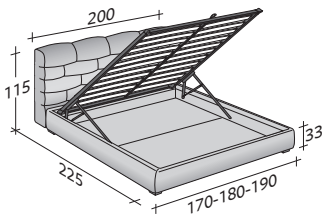

MAJAL

design Carlo Colombo
2015

A beautiful double-size bed, the key features are the sumptuous fabrics, clearly visible in the geometric shapes of the headboard, that resembles a modern boiserie.

The headboard is available in two versions: aligned with the edge of the bed, or extended from the sides of the bed.

The bed Majal can be supplied in fabric or leather with removable cover. It is available with: box-spring base Comfort, storage base, fixed base or base with electric movement control.

flou

LA CULTURA DEL DORMIRE.

MAJAL
design Carlo Colombo 2015

OUTER SIZES
BASES AND MATTRESS SUPPORTS

SIZE IN CM.

STORAGE BASE
ADJUSTABLE SLATTED BASE

BASE H25
ADJUSTABLE SLATTED BASE
ELECTRICALLY POWERED ADJUSTABLE SLATS

BOX-SPRING BASE COMFORT