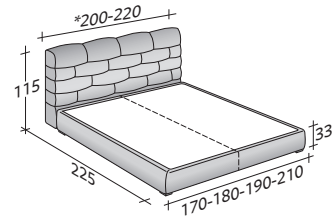

MAJAL

design Carlo Colombo
2015

A beautiful double-size bed, the key features are the sumptuous fabrics, clearly visible in the geometric shapes of the headboard, that resembles a modern boiserie.

The headboard is available in two versions: aligned with the edge of the bed, or extended from the sides of the bed.

The bed Majal can be supplied in fabric or leather with removable cover. It is available with: box-spring base Comfort, storage base, fixed base or base with electric movement control.

flou

LA CULTURA DEL DORMIRE.

MAJAL
design Carlo Colombo 2015

OUTER SIZES
BASES AND MATTRESS SUPPORTS

SIZE IN CM.

STORAGE BASE
ADJUSTABLE SLATTED BASE

BASE H25
ADJUSTABLE SLATTED BASE
ELECTRICALLY POWERED ADJUSTABLE SLATS

BOX-SPRING BASE COMFORT