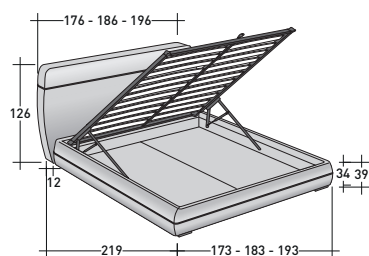

## MANDARINE

design Emanuela Garbin - Mario Dell'Orto  
2018

An elegant bed of oriental inspiration, ideal for both classical and modern environments.

The base is characterized by corded horizontal stitching along the perimeter that breaks up the perception of its height: it sits 39 cm from the ground, two more than sommiers and traditional beds. The same decorative motif is repeated in the headboard and is positioned at  $\frac{2}{3}$  of the height. Mandarin is also available as a sommier, with no headboard; it can be embellished with drapes, paintings, curtains, and boiserie fixed to the wall behind it.

Both versions of the bed are available with a storage or fixed base, with adjustable slatted mattress support or with electrical movement mechanism, and feet in glossy black nickel.

MANDARINE  
design Emanuela Garbin - Mario Dell'Orto 2018

OUTER SIZES  
BASES AND MATTRESS SUPPORT

SIZE IN CM.

STORAGE BASE  
ADJUSTABLE SLATTED BASE

ADJUSTABLE SLATTED BASE  
ELECTRICALLY POWERED ADJUSTABLE SLATS