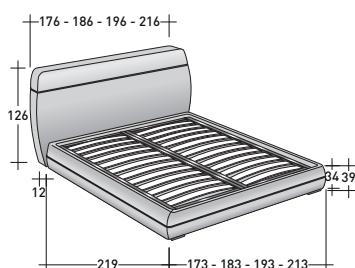

## MANDARINE

design Emanuela Garbin - Mario Dell'Orto  
2018

An elegant bed of oriental inspiration, ideal for both classical and modern environments.

The base is characterized by corded horizontal stitching along the perimeter that breaks up the perception of its height: it sits 39 cm from the ground, two more than sommiers and traditional beds. The same decorative motif is repeated in the headboard and is positioned at  $\frac{2}{3}$  of the height. Mandarin is also available as a sommier, with no headboard; it can be embellished with drapes, paintings, curtains, and boiserie fixed to the wall behind it.

Both versions of the bed are available with a storage or fixed base, with adjustable slatted mattress support or with electrical movement mechanism, and feet in glossy black nickel.

MANDARINE  
design Emanuela Garbin - Mario Dell'Orto 2018

OUTER SIZES  
BASES AND MATTRESS SUPPORT

SIZE IN CM.

STORAGE BASE  
ADJUSTABLE SLATTED BASE

ADJUSTABLE SLATTED BASE  
ELECTRICALLY POWERED ADJUSTABLE SLATS