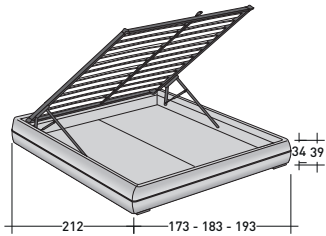

## SOMMIER MANDARINE

design Emanuela Garbin - Mario Dell'Orto  
2018

An elegant bed of oriental inspiration, ideal for both classical and modern environments.

The base is characterized by corded horizontal stitching along the perimeter that breaks up the perception of its height: it sits 39 cm from the ground, two more than sommiers and traditional beds. The same decorative motif is repeated in the headboard and is positioned at  $\frac{2}{3}$  of the height. Mandarine is also available as a sommier, with no headboard; it can be embellished with drapes, paintings, curtains, and boiseries fixed to the wall behind it.

**SOMMIER MANDARINE**  
 design Emanuela Garbin - Mario Dell'Orto 2018

OUTER SIZES  
 BASES AND MATTRESS SUPPORT

SIZE IN CM.

**STORAGE BASE**  
 ADJUSTABLE SLATTED BASE

ADJUSTABLE SLATTED BASE  
 ELECTRICALLY POWERED ADJUSTABLE SLATS