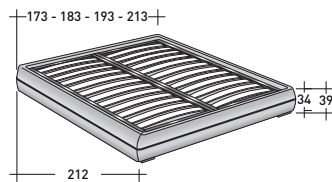

## SOMMIER MANDARINE

design Emanuela Garbin - Mario Dell'Orto  
2018

An elegant bed of oriental inspiration, ideal for both classical and modern environments.

The base is characterized by corded horizontal stitching along the perimeter that breaks up the perception of its height: it sits 39 cm from the ground, two more than sommiers and traditional beds. The same decorative motif is repeated in the headboard and is positioned at  $\frac{2}{3}$  of the height. Mandarine is also available as a sommier, with no headboard; it can be embellished with drapes, paintings, curtains, and boiseries fixed to the wall behind it.

Both versions of the bed are available with a storage or fixed base, with adjustable slatted mattress support or with electrical movement mechanism, and feet in glossy black nickel.

**flou**

LA CULTURA DEL DORMIRE.

**SOMMIER MANDARINE**  
 design Emanuela Garbin - Mario Dell'Orto 2018

OUTER SIZES  
 BASES AND MATTRESS SUPPORT

SIZE IN CM.

**STORAGE BASE**  
 ADJUSTABLE SLATTED BASE

ADJUSTABLE SLATTED BASE  
 ELECTRICALLY POWERED ADJUSTABLE SLATS