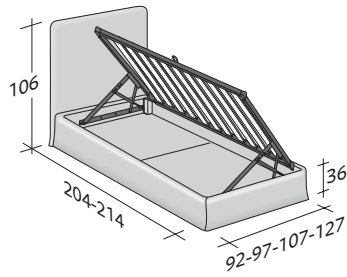

**Flou**

LA CULTURA DEL DORMIRE.

**NOTTURNO SHABBY CHIC SINGLE**  
design Centro Ricerche Flou 2015

OUTER SIZES  
BASES AND MATTRESS SUPPORTS

SIZE IN CM.

**STORAGE BASE**

ADJUSTABLE SLATTED BASE  
ORTHOPAEDIC SURFACE  
SLATTED BASE

**STORAGE BASE SIDE OPENING**

ADJUSTABLE SLATTED BASE  
ORTHOPAEDIC SURFACE

**BASE H25**

ADJUSTABLE SLATTED BASE  
ORTHOPAEDIC SURFACE  
ELECTRICALLY POWERED ADJUSTABLE SLATS

**BOX-SPRING BASE COMFORT**