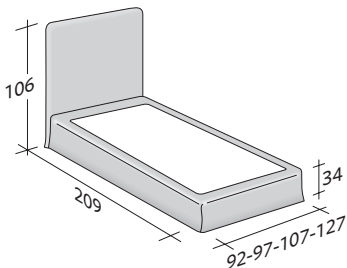

**Flou**

LA CULTURA DEL DORMIRE.

**NOTTURNO SHABBY CHIC SINGLE**  
design Centro Ricerche Flou 2015

OUTER SIZES  
BASES AND MATTRESS SUPPORTS

SIZE IN CM.

**STORAGE BASE**

ADJUSTABLE SLATTED BASE  
ORTHOPAEDIC SURFACE  
SLATTED BASE

**STORAGE BASE SIDE OPENING**

ADJUSTABLE SLATTED BASE  
ORTHOPAEDIC SURFACE

**BASE H25**

ADJUSTABLE SLATTED BASE  
ORTHOPAEDIC SURFACE  
ELECTRICALLY POWERED ADJUSTABLE SLATS

**BOX-SPRING BASE COMFORT**