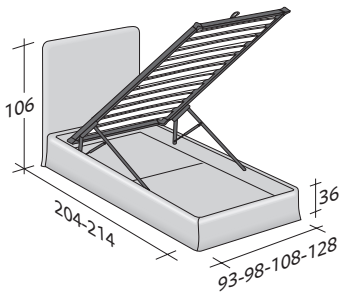

## NOTTURNO SHABBY CHIC

SINGLE

design Centro Ricerche Flou 2015

Clean, simple and elegant lines have produced an 'evergreen' bed to suit every style and taste, every ambience and every furnishing choice. The 'Shabby Chic' version projects a clearly contemporary orientation, enhanced by trendy covers, delicate colors with a deliberately well-worn appearance. The headboard is linear and smooth; it is padded and finished, like the base, in completely removable covers in fabric, leather or Ecopelle Dollaro. Available with box-spring base Comfort, storage base, fixed base, or base with an electric movement control.

**Flou**

LA CULTURA DEL DORMIRE.

**NOTTURNO SHABBY CHIC SINGLE**  
design Centro Ricerche Flou 2015

OUTER SIZES  
BASES AND MATTRESS SUPPORTS

SIZE IN CM.

**STORAGE BASE**

ADJUSTABLE SLATTED BASE  
ORTHOPAEDIC SURFACE  
SLATTED BASE

**STORAGE BASE SIDE OPENING**

ADJUSTABLE SLATTED BASE  
ORTHOPAEDIC SURFACE

**BASE H25**

ADJUSTABLE SLATTED BASE  
ORTHOPAEDIC SURFACE  
ELECTRICALLY POWERED ADJUSTABLE SLATS

**BOX-SPRING BASE COMFORT**