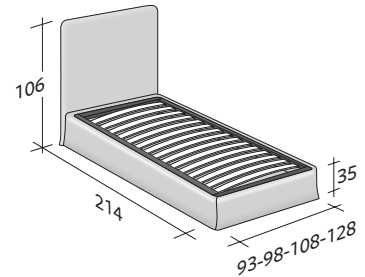

## NOTTURNO SHABBY CHIC

SINGLE

design Centro Ricerche Flou 2015

Clean, simple and elegant lines have produced an 'evergreen' bed to suit every style and taste, every ambience and every furnishing choice. The 'Shabby Chic' version projects a clearly contemporary orientation, enhanced by trendy covers, delicate colors with a deliberately well-worn appearance. The headboard is linear and smooth; it is padded and finished, like the base, in completely removable covers in fabric, leather or Ecopelle Dollaro. Available with box-spring base Comfort, storage base, fixed base, or base with an electric movement control.

**Flou**

LA CULTURA DEL DORMIRE.

**NOTTURNO SHABBY CHIC SINGLE**  
design Centro Ricerche Flou 2015

OUTER SIZES  
BASES AND MATTRESS SUPPORTS

SIZE IN CM.

**STORAGE BASE**

ADJUSTABLE SLATTED BASE  
ORTHOPAEDIC SURFACE  
SLATTED BASE

**STORAGE BASE SIDE OPENING**

ADJUSTABLE SLATTED BASE  
ORTHOPAEDIC SURFACE

**BASE H25**

ADJUSTABLE SLATTED BASE  
ORTHOPAEDIC SURFACE  
ELECTRICALLY POWERED ADJUSTABLE SLATS

**BOX-SPRING BASE COMFORT**