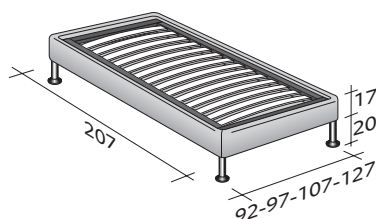

**SOMMIER**  
SINGLE  
design Centro Ricerche Flou  
1982

Extremely functional bed of elegant linear design.  
Available with box-spring base Comfort, storage base, fixed base  
h 25 cm. or h 16 cm. and with electrical movements.  
Completely removable cover in fabric, leather or Ecopelle.

**SOMMIER SINGLE**  
design Centro Ricerche Flou 1982

OUTER SIZES  
BASES AND MATTRESS SUPPORTS

SIZE IN CM.

**STORAGE BASE**

ADJUSTABLE SLATTED BASE \*  
ORTHOPAEDIC SURFACE \*

**STORAGE BASE SIDE OPENING**

ADJUSTABLE SLATTED BASE \*  
ORTHOPAEDIC SURFACE \*

**BOX-SPRING BASE COMFORT**

**BASE H25**

ADJUSTABLE SLATTED BASE \*  
ORTHOPAEDIC SURFACE \*  
ELECTRICALLY POWERED ADJUSTABLE SLATS \*

**BASE H16**

ADJUSTABLE SLATTED BASE \*  
ORTHOPAEDIC SURFACE \*  
ELECTRICALLY POWERED ADJUSTABLE SLATS \*