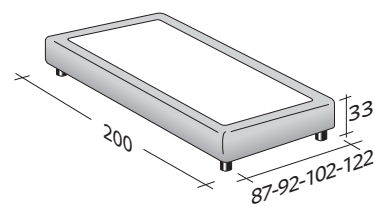

**SOMMIER**  
SINGLE  
design Centro Ricerche Flou  
1982

Extremely functional bed of elegant linear design.  
Available with box-spring base Comfort, storage base, fixed base  
h 25 cm. or h 16 cm. and with electrical movements.  
Completely removable cover in fabric, leather or Ecopelle.

**SOMMIER SINGLE**  
design Centro Ricerche Flou 1982

OUTER SIZES  
BASES AND MATTRESS SUPPORTS

SIZE IN CM.

**STORAGE BASE**

ADJUSTABLE SLATTED BASE \*  
ORTHOPAEDIC SURFACE \*

**STORAGE BASE SIDE OPENING**

ADJUSTABLE SLATTED BASE \*  
ORTHOPAEDIC SURFACE \*

**BOX-SPRING BASE COMFORT**

**BASE H25**

ADJUSTABLE SLATTED BASE \*  
ORTHOPAEDIC SURFACE \*  
ELECTRICALLY POWERED ADJUSTABLE SLATS \*

**BASE H16**

ADJUSTABLE SLATTED BASE \*  
ORTHOPAEDIC SURFACE \*  
ELECTRICALLY POWERED ADJUSTABLE SLATS \*