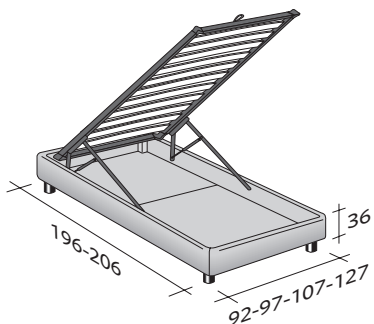

**SOMMIER**  
SINGLE  
design Centro Ricerche Flou  
1982

Extremely functional bed of elegant linear design.  
Available with box-spring base Comfort, storage base, fixed base  
h 25 cm. or h 16 cm. and with electrical movements.  
Completely removable cover in fabric, leather or Ecopelle.

**SOMMIER SINGLE**  
design Centro Ricerche Flou 1982

OUTER SIZES  
BASES AND MATTRESS SUPPORTS

SIZE IN CM.

**STORAGE BASE**

ADJUSTABLE SLATTED BASE \*  
ORTHOPAEDIC SURFACE \*

**STORAGE BASE SIDE OPENING**

ADJUSTABLE SLATTED BASE \*  
ORTHOPAEDIC SURFACE \*

**BOX-SPRING BASE COMFORT**

**BASE H25**

ADJUSTABLE SLATTED BASE \*  
ORTHOPAEDIC SURFACE \*  
ELECTRICALLY POWERED ADJUSTABLE SLATS \*

**BASE H16**

ADJUSTABLE SLATTED BASE \*  
ORTHOPAEDIC SURFACE \*  
ELECTRICALLY POWERED ADJUSTABLE SLATS \*