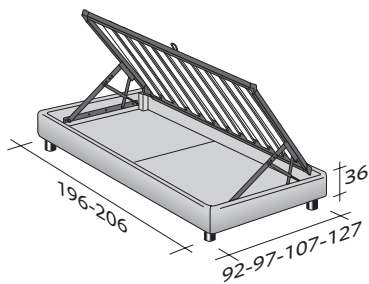

**SOMMIER**  
SINGLE  
design Centro Ricerche Flou  
1982

Extremely functional bed of elegant linear design.  
Available with box-spring base Comfort, storage base, fixed base  
h 25 cm. or h 16 cm. and with electrical movements.  
Completely removable cover in fabric, leather or Ecopelle.

**SOMMIER SINGLE**  
design Centro Ricerche Flou 1982

OUTER SIZES  
BASES AND MATTRESS SUPPORTS

SIZE IN CM.

**STORAGE BASE**

ADJUSTABLE SLATTED BASE \*  
ORTHOPAEDIC SURFACE \*

**STORAGE BASE SIDE OPENING**

ADJUSTABLE SLATTED BASE \*  
ORTHOPAEDIC SURFACE \*

**BOX-SPRING BASE COMFORT**

**BASE H25**

ADJUSTABLE SLATTED BASE \*  
ORTHOPAEDIC SURFACE \*  
ELECTRICALLY POWERED ADJUSTABLE SLATS \*

**BASE H16**

ADJUSTABLE SLATTED BASE \*  
ORTHOPAEDIC SURFACE \*  
ELECTRICALLY POWERED ADJUSTABLE SLATS \*