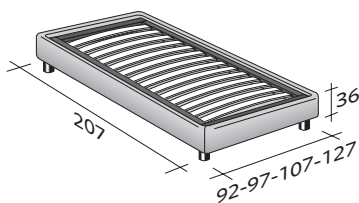

**SOMMIER**  
SINGLE  
design Centro Ricerche Flou  
1982

Extremely functional bed of elegant linear design.  
Available with box-spring base Comfort, storage base, fixed base  
h 25 cm. or h 16 cm. and with electrical movements.  
Completely removable cover in fabric, leather or Ecopelle.

**SOMMIER SINGLE**  
design Centro Ricerche Flou 1982

OUTER SIZES  
BASES AND MATTRESS SUPPORTS

SIZE IN CM.

**STORAGE BASE**

ADJUSTABLE SLATTED BASE \*  
ORTHOPAEDIC SURFACE \*

**STORAGE BASE SIDE OPENING**

ADJUSTABLE SLATTED BASE \*  
ORTHOPAEDIC SURFACE \*

**BOX-SPRING BASE COMFORT**

**BASE H25**

ADJUSTABLE SLATTED BASE \*  
ORTHOPAEDIC SURFACE \*  
ELECTRICALLY POWERED ADJUSTABLE SLATS \*

**BASE H16**

ADJUSTABLE SLATTED BASE \*  
ORTHOPAEDIC SURFACE \*  
ELECTRICALLY POWERED ADJUSTABLE SLATS \*