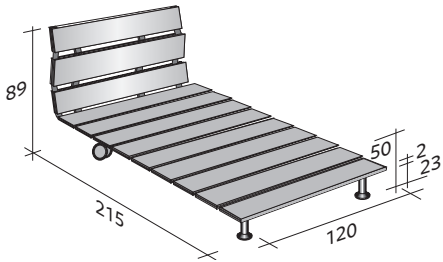

TADAO SINGLE
design Vico Magistretti 1993

OUTER SIZES
BASES AND MATTRESS SUPPORT

SIZE IN CM.

SLATTED BASE